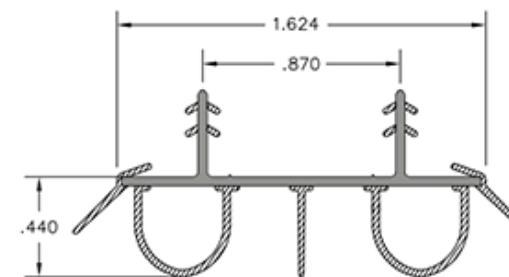

V-2964 Kerf Mount Bulb Sweep with 1-5/8" Notch
Colors: Beige (BE), Chocolate Brown (CB)
50 pcs/ctn 1000 pcs/skid

	31-3/4"	35-3/4"
50 - 500 pcs.	$ 1.06 ea.	$ 1.19 ea.
501 - 1000 pcs.	$ .97	$ 1.11
1001 - 2000 & over	$ .91	$ 1.02
2100 and over	- ask your representative for pricing	

Freight: Prepaid - See freight chart.

NOTE: Other sizes and colors available upon request.
Pricing may vary for Canadian market.

Quoted prices are good for sixty (60) days
Orders based on this price list are subject to MD Building Products Terms and Conditions.