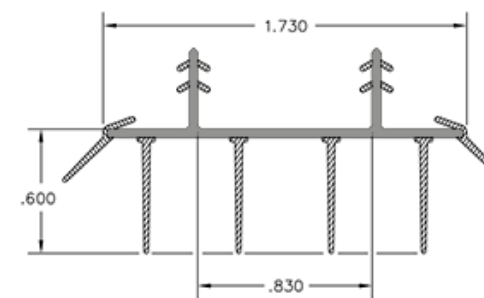

V-1996 Kerf Mount 4 Fin Sweep with 1-5/8" Notch
Colors: Beige (BE), Chocolate Brown (CB)
50 pcs/ctn 1000 pcs/skid

	31-3/4"	35-3/4"
50 - 500 pcs.	$ 1.05 ea.	$ 1.19 ea.
501 - 1000 pcs.	$ .96	$ 1.10
1001 - 2000 & over	$ .90	$ 1.00
2100 and over	- ask your representative for pricing