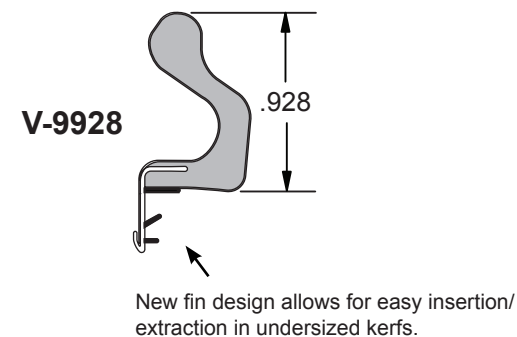

Colors: Bronze, White, Beige
Material: Polyethylene clad urethane foam
Kerf Width: .125"
Kerf Height: .438"
Rabbit Depth: 2.125"

Other sizes available upon request
LIFETIME WARRANTY