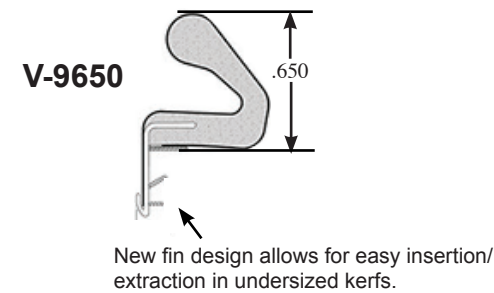

LoxSeal 9650 High Performance Weatherstrip

Quantities	37"	81"	85"	97"
125-1000 pieces	$0.49	$1.10	$1.15	$1.32
1001-1500 pieces	$0.45	$1.01	$1.06	$1.20
1501-3500 pieces	$0.41	$0.93	$0.97	$1.11
3501-5000 pieces	$0.38	$0.85	$0.89	$1.02
over 5000 pieces	- ask your representative for pricing			

Packaging: 37", 81", 85", 97" - 125 pieces/carton 24 cartons/skid 3000 pieces/skid
Freight: Prepaid for shipments in the lower 48 States. See freight chart.
Prepaid to Canada. See freight chart.
Pricing may vary for Canadian market.

Colors: Bronze, White, Beige
Material: Polyethylene clad urethane foam
Kerf Width: .125"
Kerf Height: .438"

Other sizes available upon request
LIFETIME WARRANTY
Fire rated for 20 minute wood frames
and 90 minute steel frames.

LoxSeal 9928 High Performance Weatherstrip The Extended Reach Weatherstrip

Quantities	37"	81"	85"	97"
100 -1000 pieces	$0.60	$1.30	$1.36	$1.55
1001-1500 pieces	$0.55	$1.19	$1.25	$1.43
1501-3500 pieces	$0.50	$1.09	$1.14	$1.30
3501-5000 pieces	$0.46	$1.00	$1.05	$1.20
over 5000 pieces	- ask your representative for pricing			

Packaging: 37", 81", 85", 97" - 100 pieces/carton 24 cartons/skid 2400 pieces/skid
Freight: Prepaid for shipments in the lower 48 States. See freight chart.
Prepaid to Canada. See freight chart.
Pricing may vary for Canadian market.