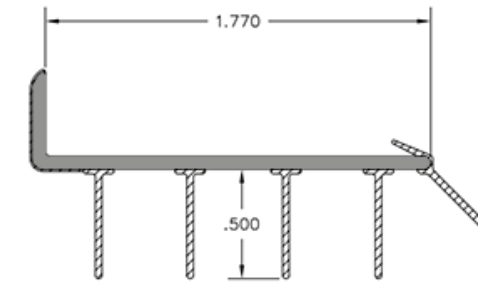

High Performance Door Sweeps

V-3871 Staple on Fin Sweep
Color: Chocolate Brown (CB)
60 pcs/ctn 1200 pcs/skid

	32"	36"	37"
60 - 600 pcs.	$ .95 ea.	$ 1.05 ea.	$1.10 ea.
601 - 1200 pcs.	$ .85	$ .95	$1.00
1201 - 2399 pcs.	$ .80	$ .91	$ .95
2400 and over	- ask your representative for pricing