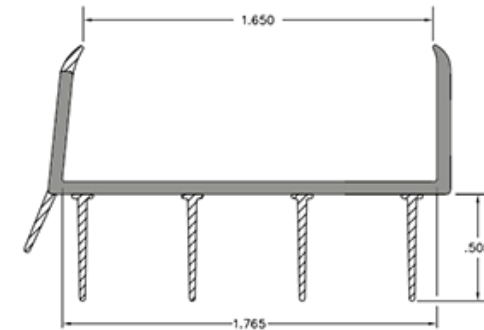

V-4042 Adjustable Sweep with Slotted Holes
Color: White (WH)
25 pcs/ctn 500 pcs/skid

	32"	35 3/4"	36"	37"
25 - 225 pcs.	$ 1.90 ea.	$ 2.11 ea.	$ 2.15 ea.	$ 2.20 ea.
226 - 450 pcs.	$ 1.80	$ 1.98	$ 2.02	$ 2.08
451 - 500 pcs.	$ 1.70	$ 1.88	$ 1.92	$ 1.97
500 and over	- ask your representative for pricing